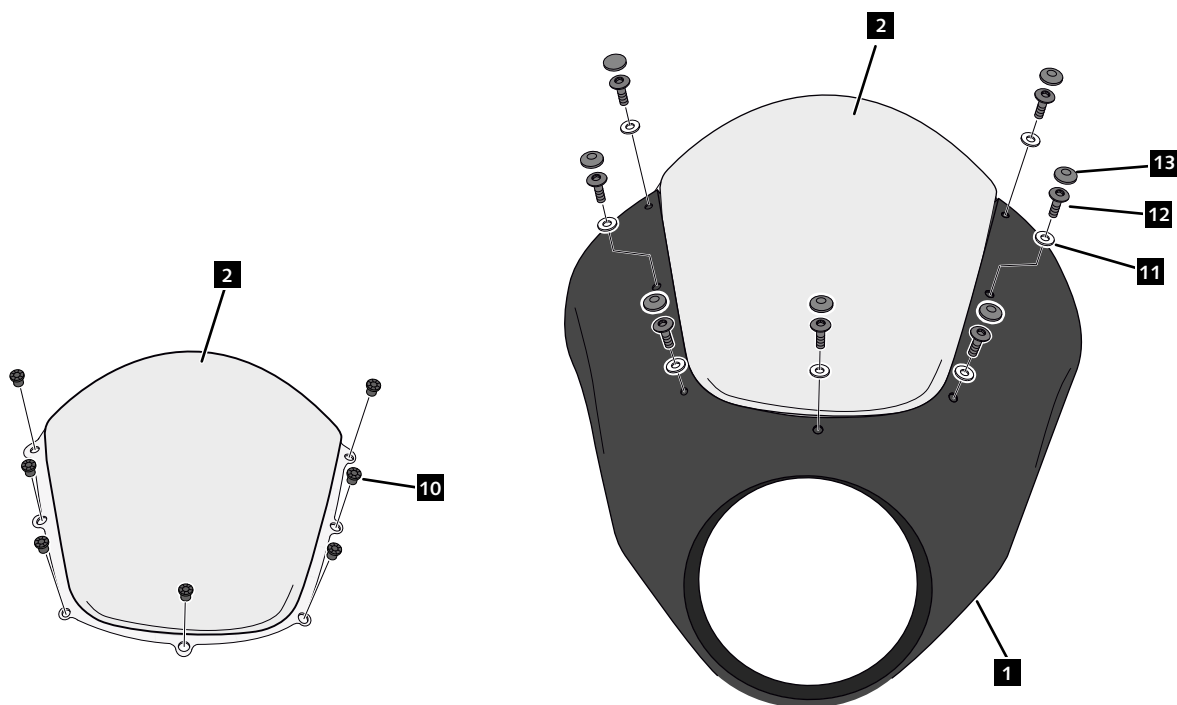

It would be convenient to retighten the semifairing screws, specially the ones that are fixed to the motorcycle, whenever you maintain the vehicle. **Thanks for your attention.**

ID.	DESCRIPCIÓN	DESCRIPTION	QTY.	REF.
1	Semicarenado Dark Night, no incluido	Dark Night semifairing, not included	0	
2	Cúpula, no incluido	Screen, not included	0	
3	Soporte metálico izquierdo (L)	Left metal support (L)	1	SOP3P4L-CUP0016
4	Soporte metálico derecho (R)	Right metal support (R)	1	SOP3P4R-CUP0016
5	Soporte inferior	Lower support	1	SOP3P4I-CUP0016
6	Silentblock Ø9 x Ø6 x 8mm	Ø9 x Ø6 x 8mm silentblock	4	AROPASACABLES-3
7	Casquillo con valona Ø12 x Ø6,8 x 7,3	Ø12 x Ø6,8 x 7,3 bush with flange	4	CASQUI-1A---750
8	Tornillo allen M5x11 Ø11 ISO 7380	M5x11 Ø11 ISO 7380 allen screw	6	TORNI-AI----520
9	Tuerca grafilada M5	M5 nut	6	TUERC-D6923-255
10	Silentblock M5	M5 silentblock	7	SILENBTM5-046/1
11	Arandela nylon M5x1	M5x1 nylon washer	7	ARNV000000245
12	Tornillo allen M5x16 Ø11 ISO 7380	M5x16 Ø11 ISO 7380 allen screw	11	TORNI-I7380-493
13	Tapón tornillo M5 ISO 7380	M5 ISO 7380 screw cap	11	TAPON-----85

ASSEMBLY
MONTAJE

HARLEY DAVIDSON STREET 750 '14-

INSTRUCCIONES DE MONTAJE - MOUNTING INSTRUCTIONS - MONTAGEANLEITUNG

4

ASSEMBLY
MONTAJE

5

ASSEMBLY
MONTAJE