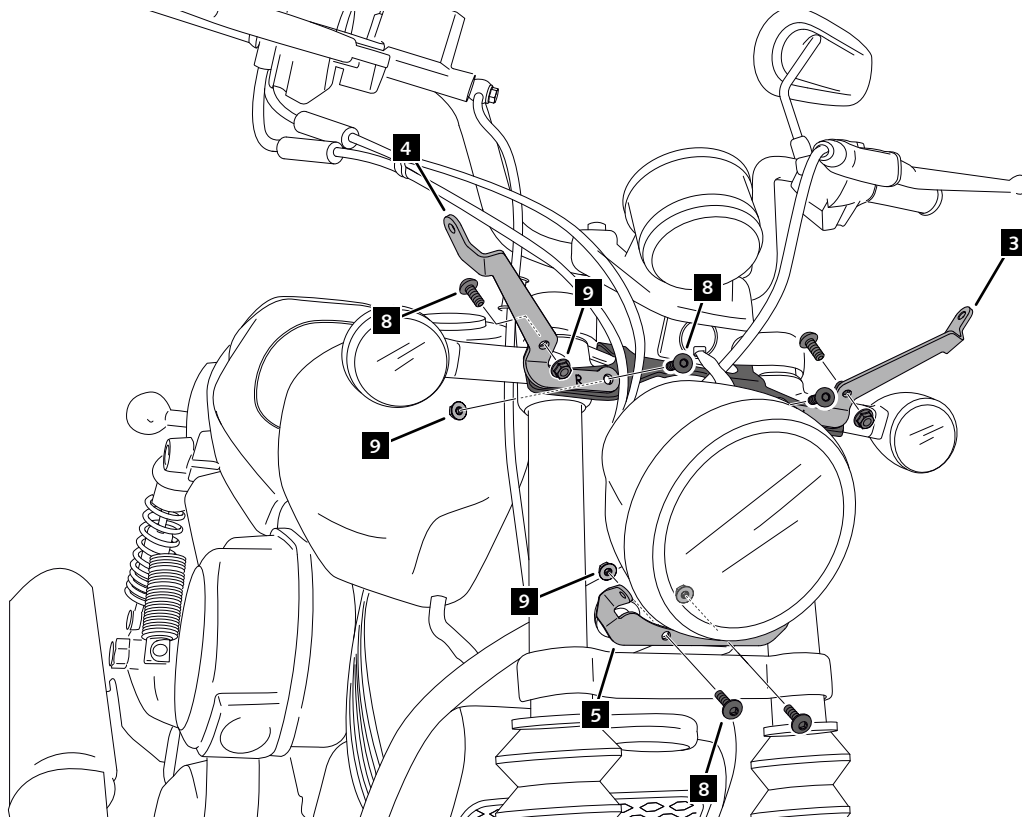

3

ASSEMBLY
MONTAJE