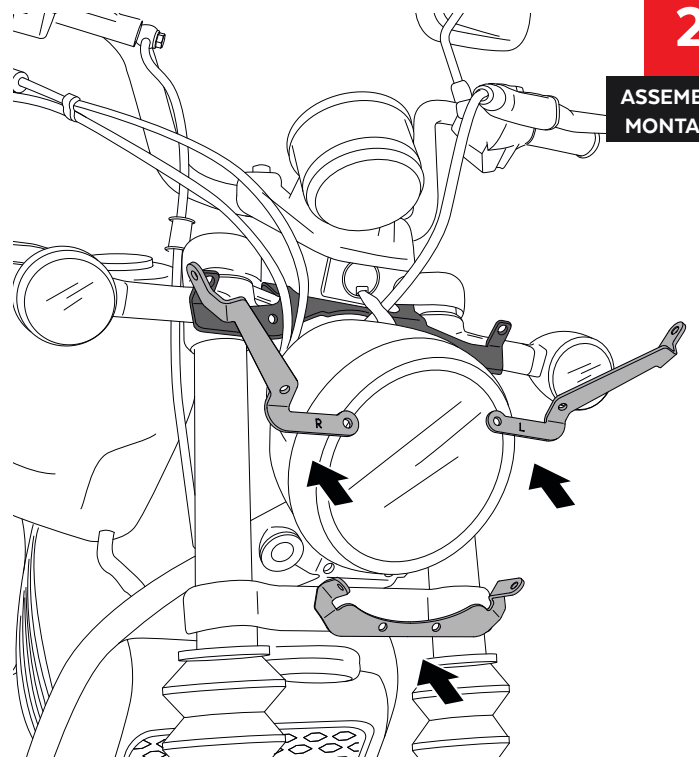

It would be convenient to retighten the semifairing screws, specially the ones that are fixed to the motorcycle, whenever you maintain the vehicle. **Thanks for your attention.**

ID.	DESCRIPCIÓN	DESCRIPTION	QTY.	REF.
1	Semicarenado Dark Night, no incluido	Dark Night semifairing, not included	0	
2	Cúpula, no incluido	Screen, not included	0	
3	Soporte metálico izquierdo (L)	Left metal support (L)	1	SOP3P4L-CUP0016
4	Soporte metálico derecho (R)	Right metal support (R)	1	SOP3P4R-CUP0016
5	Soporte inferior	Lower support	1	SOP3P4I-CUP0016
6	Silentblock Ø9 x Ø6 x 8mm	Ø9 x Ø6 x 8mm silentblock	4	AROPASACABLES-3
7	Casquillo con valona Ø12 x Ø6,8 x 7,3	Ø12 x Ø6,8 x 7,3 bush with flange	4	CASQUI-1A---750
8	Tornillo allen M5x11 Ø11 ISO 7380	M5x11 Ø11 ISO 7380 allen screw	6	TORNI-AI----520
9	Tuerca grafilada M5	M5 nut	6	TUERC-D6923-255
10	Silentblock M5	M5 silentblock	7	SILENBTM5-046/1
11	Arandela nylon M5x1	M5x1 nylon washer	7	ARNV000000245
12	Tornillo allen M5x16 Ø11 ISO 7380	M5x16 Ø11 ISO 7380 allen screw	11	TORNI-I7380-493
13	Tapón tornillo M5 ISO 7380	M5 ISO 7380 screw cap	11	TAPON-----85

HARLEY DAVIDSON STREET 750 '14-

INSTRUCCIONES DE MONTAJE - MOUNTING INSTRUCTIONS - MONTAGEANLEITUNG

1

DISASSEMBLY
DESMONTAJE

A Tornillería original
Original screws

2

ASSEMBLY
MONTAJE

3